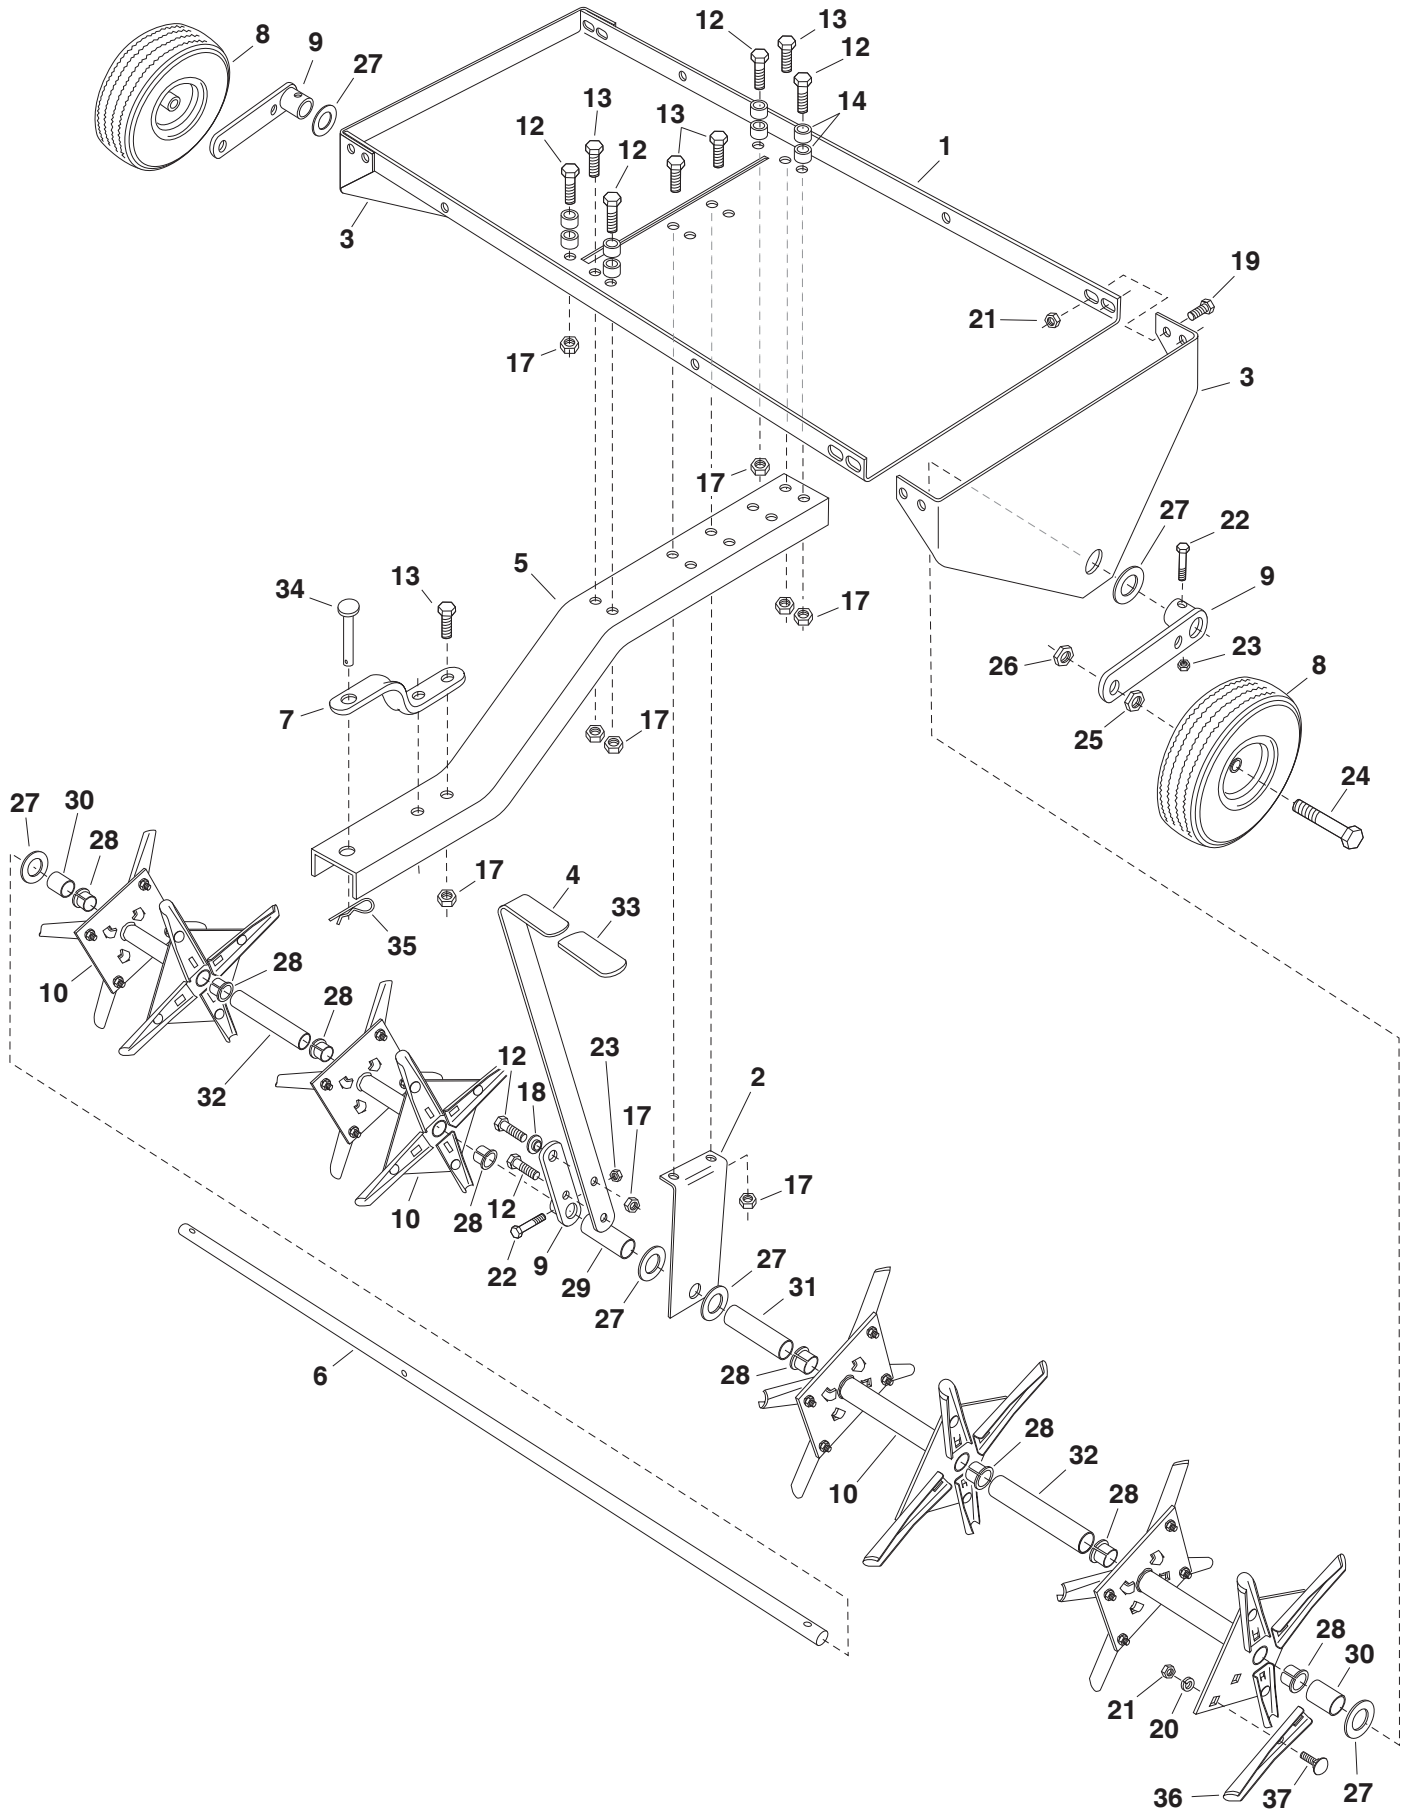

REPAIR PARTS FOR 48" PLUG AERATOR MODEL 45-0299

REPAIR PARTS FOR 48" PLUG AERATOR MODEL 45-0299

REF	PART NO.	QTY	DESCRIPTION	REF	PART NO.	QTY	DESCRIPTION
1	24625	1	Tray (48")	22	1509-69	3	Hex Bolt, 1/4-20 x 1-3/4" Long
2	24623	1	Middle Brace	23	47189	3	Nylock Nut, 1/4-20 Thd.
3	24619	2	End Plate	24	46526	2	Hex Bolt, 1/2-13 x 3-1/2" Long
4	24624	1	Lift Handle	25	43019	2	Hex Jam Nut, 1/2-13 Thd.
5	24103	1	Tongue	26	48115	2	Nylock Jam Nut, 1/2" Thd.
6	24626	1	Shaft (48")	27	43009	8	Flat Washer, 3/4"
7	23687	1	Hitch Bracket	28	741-0439A	8	Split Bearing, 3/4"
8	46503	2	Wheel	29	44474	1	Spacer, 2.38" Long
9	63931	3	Wheel Bracket Assembly	30	44500	2	Spacer, 1.00" Long
10	63929	4	Spool Assembly (Double)	31	46537	1	Spacer, 3.90" Long
12	43087	6	Hex Bolt, 3/8-16 x 1-1/4" Long	32	47675	2	Spacer, 5.29" Long
13	43001	6	Hex Bolt, 3/8-16 x 1" Long	33	47707	1	Grip
14	23625	8	Spacer, 1/4" Long	34	47623	1	Hitch Pin, 3/8" Flat Head
17	HA21362	12	Nylock Nut, 3/8-16 Thd.	35	43343	1	Hair Cotter Pin, 1/8"
18	44685	1	Spacer, Shoulder	36	24924	32	Knife, Aerator
19	43182	8	Hex Bolt, 5/16-18 x 3/4" Long	37	43080	32	Carriage Bolt, 5/16-18 x 3/4"
20	43086	32	Lock Washer, 5/16"		48309	1	Owners Manual
21	47810	40	Nylock Nut, 5/16-18 Thd.				